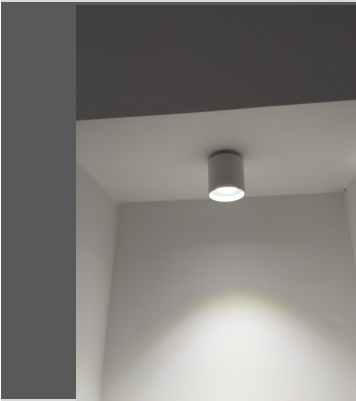

3W Surface Cabinet /Ceiling Light

Model No.:BR-SCD02-3W

Item Description:

3W Cabinet /Ceiling Light

Rated Voltage: AC100-240V
Power: 3W
Luminous Flux: 240lm
CRI: Ra > 80
Light source: CREE /Bridgelux
Size: $\Phi 55 \times 58$ mm
CCT: 2700K/3000K/4000K/6000K
Material: Aluminum