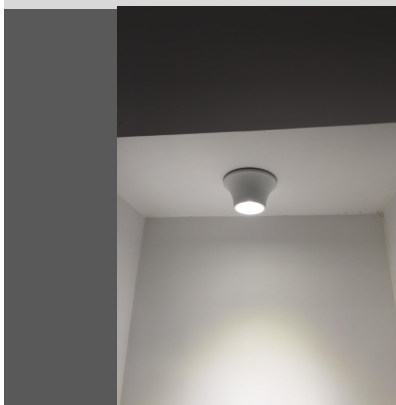

Item Description:

3W Cabinet /Ceiling Light

Rated Voltage: AC100-240V

Power: 3W

Luminous Flux: 240lm

CRI: Ra > 80

Light source: CREE /Bridgelux

Size:55*55*58mm

CCT: 2700K/3000K/4000K/6000K

Material: Aluminum