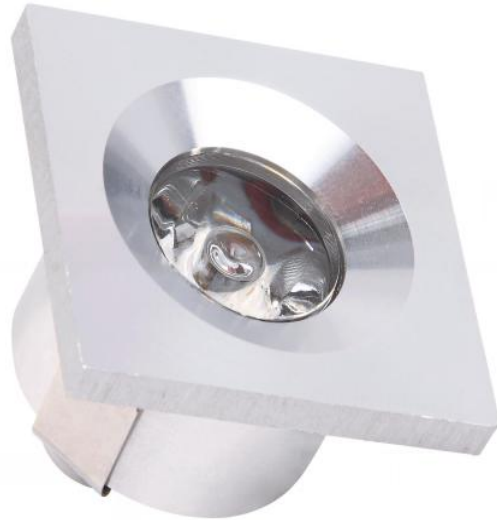

3W Cabinet Ceiling Light

Model No.:BR-CEL03-3W

Item Description:

3W Cabinet Ceiling Light

Rated Voltage: AC100-240V
Power: 3W
Luminous Flux: 240lm
CRI: Ra > 80
Light source: CREE
Size: 50*50*24mm
CCT: 2700K/3000K/4000K/6000K
Driver: Eaglerise
Material: Aluminum
Beam Angle: 24°