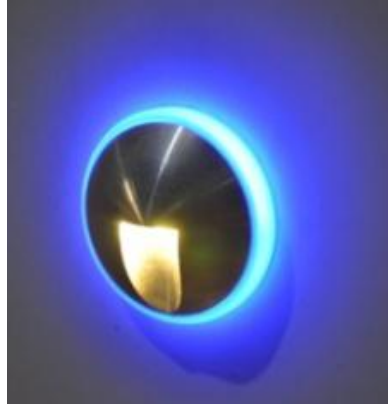

Wall Light/Corner Light/Stairs Light

Model No.:BR-WCS015-series

Item Description:

Wall Light/Corner Light/Stairs Light

Bridgelux 1*1W
IP20
High class elegant surface finish with
aluminum
AC85-265V 50/60Hz
Size: \varnothing 52*34mm