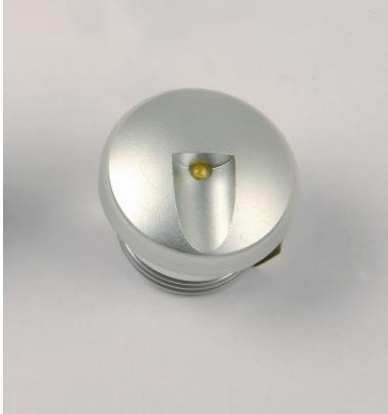

Wall Light/Corner Light/Stairs Light

Model No.:BR-WCS015-series

Item Description:

Wall Light/Corner Light/Stairs Light

Bridgelux 1*1W
IP20
High class elegant surface finish with
aluminum
AC85-265V 50/60Hz
Size: \varnothing 52*34mm