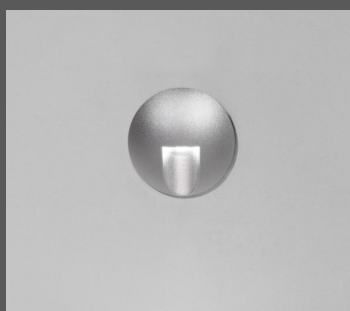

Wall Light/Corner Light/Stairs Light

Model No.:BR-WCS014-series

Item Description:

Wall Light/Corner Light/Stairs Light

Bridgelux 1*1W
IP20
High class elegant surface finish with
aluminum
AC85-265V 50/60Hz
Size: \varnothing 46*29mm