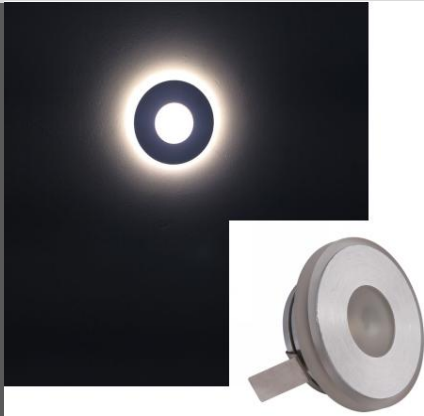

Wall Light/Corner Light/Stairs Light

Model No.:BR-WCS009-series

Item Description:

Wall Light/Corner Light/Stairs Light

Bridgelux 1*3W
IP54
High class elegant surface finish with
frosted acrylic square /round
AC85-265V 50/60Hz
Size: D60*27mm