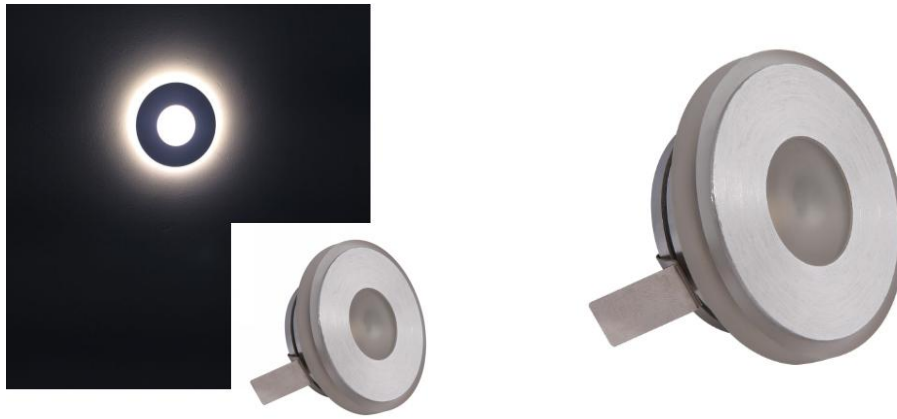

Wall Light/Corner Light/Stairs Light

Model No.:BR-WCS009-series

Item Description:

Wall Light/Corner Light/Stairs Light

Bridgelux 1*3W
IP54
High class elegant surface finish with
frosted acrylic square /round
AC85-265V 50/60Hz
Size: D60*27mm