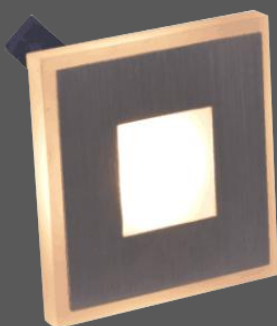

Wall Light/Corner Light/Stairs Light

Model No.:BR-WCS008-series

Item Description:

Wall Light/Corner Light/Stairs Light

Bridgelux 1*3W
IP54
High class elegant surface finish with
frosted acrylic square /round
AC85-265V 50/60Hz
Size: 60*60*27mm