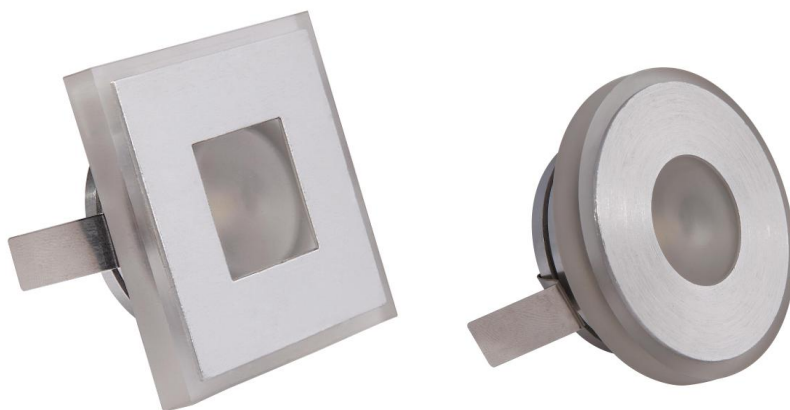

Wall Light/Corner Light/Stairs Light

Model No.:BR-WCS008-series

Item Description:

Wall Light/Corner Light/Stairs Light

Bridgelux 1*3W
IP54
High class elegant surface finish with
frosted acrylic square /round
AC85-265V 50/60Hz
Size: 60*60*27mm