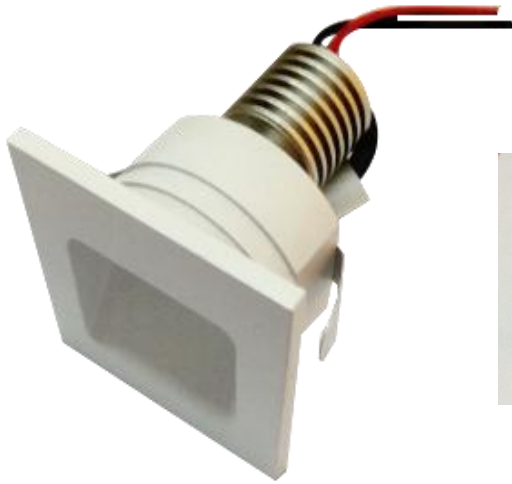

Wall Light/Corner Light/Stairs Light

Model No.:BR-WCS005-series

Item Description:

Wall Light/Corner Light/Stairs Light

Bridgelux/ CREE 1*1W
IP20
High class elegant surface finish with
die-cast alum
AC85-265V 50/60Hz
Size: 45*45*mm