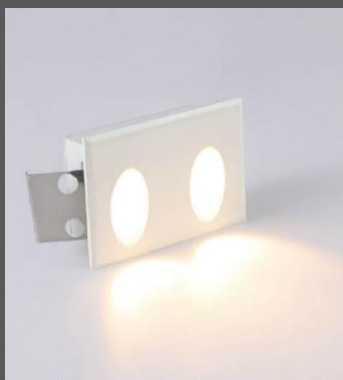

Wall Light/Corner Light/Stairs Light

Model No.:BR-WCS006

Item Description:

Wall Light/Corner Light/Stairs Light

Bridgelux/ CREE 2*1W
IP20
High class elegant surface finish with
die-cast alum
AC85-265V 50/60Hz
Size: 80*50*28mm