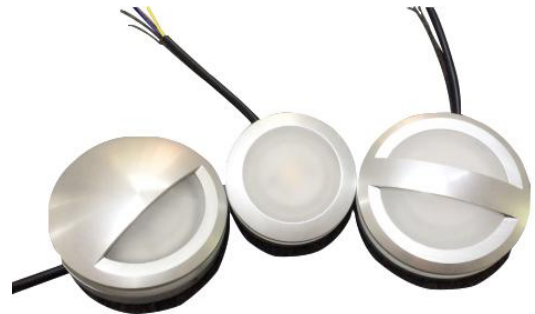

IP65 Waterproof Wall Light/Corner Light

Model No.:BR-WCS002-series

Item Description:

IP65 Waterproof Wall Light/Corner Light

Samsung High voltage led chip
 Pure Aluminum Casing
 High class elegant surface finish with
 frosted acrylic cover
 IP65 waterproof
 Long lifespan without driver

Item No.	Productio Size	Wattage	Angle	CCT	Luminous Flux(±5%)	
					3000K	6000K
BR-WCS002-80	∅ 80*31mm	3W	120°	2700K ~6500K	250lm	270lm
BR-WCS002-100	∅ 100*31mm	5W	120°		420lm	450lm
BR-WCS002-130	∅ 130*31mm	5W	120°		420lm	450lm