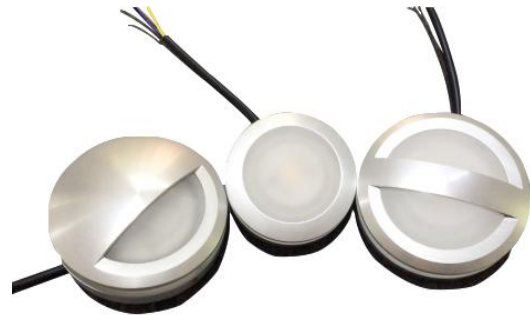

# IP65 Waterproof Wall Light/Corner Light

Model No.:BR-WCS001-series

## Item Description:

### IP65 Waterproof Wall Light/Corner Light

Samsung High voltage led chip  
 Pure Aluminum Casing  
 High class elegant surface finish with  
 frosted acrylic cover  
 IP65 waterproof  
 Long lifespan without driver

Item No.	Productio Size	Wattage	Angle	CCT	Luminous Flux(±5%)	
					3000K	6000K
BR-WCS001-80	∅ 80*31mm	3W	120°	2700K ~6500K	250lm	270lm
BR-WCS001-100	∅ 100*31mm	5W	120°		420lm	450lm
BR-WCS001-130	∅ 130*31mm	5W	120°		420lm	450lm