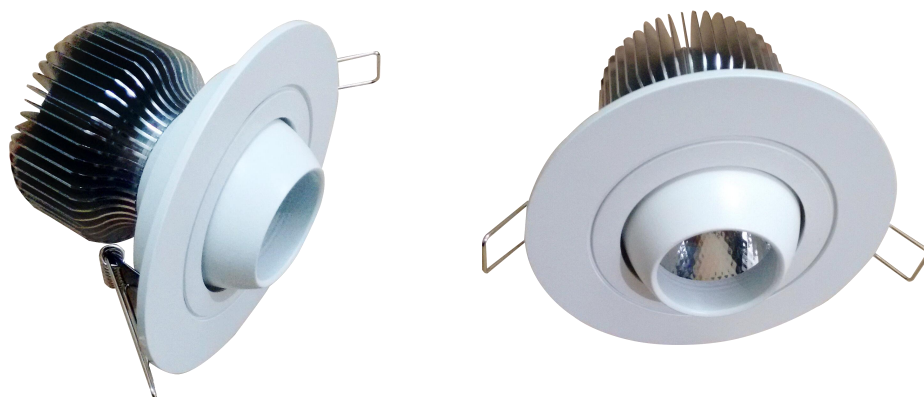

# Blink Eye Adjustable Down Light -Round

Model No.:BR-BYA06-R

## Item Description:

Taiwan Epistar/CREE COB chip with high CRI Ra80

Die-cast aluminum Housing with spray painting finish - ( white/silver finish)

High reflective cup and high transparency chemical lens

Whole fitting Luminous flux 90-100lm/W

**Using Japan driver(without capacitor) for project -More than 5yrs guarantee**

Item No.	Productio Size	Cut-out	Angle	CCT	Luminous Flux(±5%)	
					3000K	6000K
BR-BYA03-R10W	D90xH75mm	D75mm	24°/36°	2700K	850lm	900lm
BR-BYA03-R15W	D119xH95mm	D90mm	24°/36°	~6500K	1275lm	1350lm