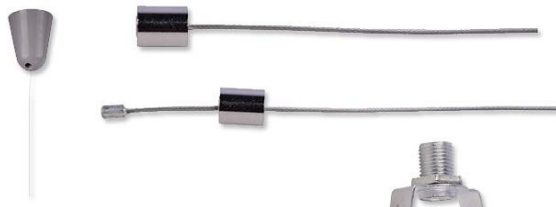

## Item Description:

Taiwan Epistar SMD2835 LED chip with high CRI Ra80  
Imported Mitsu Acrylic LGP with laser dot come higher and more average brightness  
Die-cast alum housing and perfect painting finish, with simple and elegant style  
50% less power consumption than CFL light sources  
Anti-glare frosted cover- come more soft brightness which will not harm the eyes

## Application:

**Office, Bookroom, Showroom, Library, Passage, etc.**

*fashion and stylish*

**Accessories:**

Item no.	Size	Wattage	CCT	Area
BR-MOPF01-36W	L1200*W200*55mm	18W	W/WW	10-15m <sup>2</sup>
BR-MOPF01-45W	L1200*W250*55mm	45W	W/WW	15-20m <sup>2</sup>
BR-MOPF01-45W	L1200*W300*55mm	45W	W/WW	15-20m <sup>2</sup>