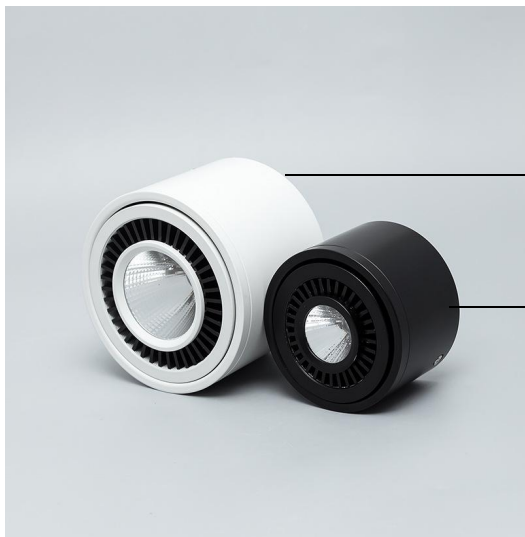

Surface COB Down Light -Round

Model No.:BR-SADCOB-R

Item Description:

Taiwan Epistar/CREE COB chip with high CRI Ra80
 Die-cast aluminum Housing with spray painting finish
 High reflective cup and high transparency frosted lens
 Whole fitting Luminous flux 90-100lm/W

Using Japan driver(without capacitor) for project -More than 5yrs guarantee

Item No.	Productio Size	Angle	CCT	Luminous Flux(±5%)	
				3000K	6000K
BR-SADCOB-R5W	D60xH55mm	40°	2700K ~6500K	380lm	400lm
BR-SADCOB-R7W	D75xH55mm	40°		525lm	560lm
BR-SADCOB-R10W	D87xH60mm	40°		760lm	800lm
BR-SADCOB-R15W	D115xH90mm	40°		1200lm	1275lm

● White+ Black finish

● Whole Black finish

360deg rotating adjustable